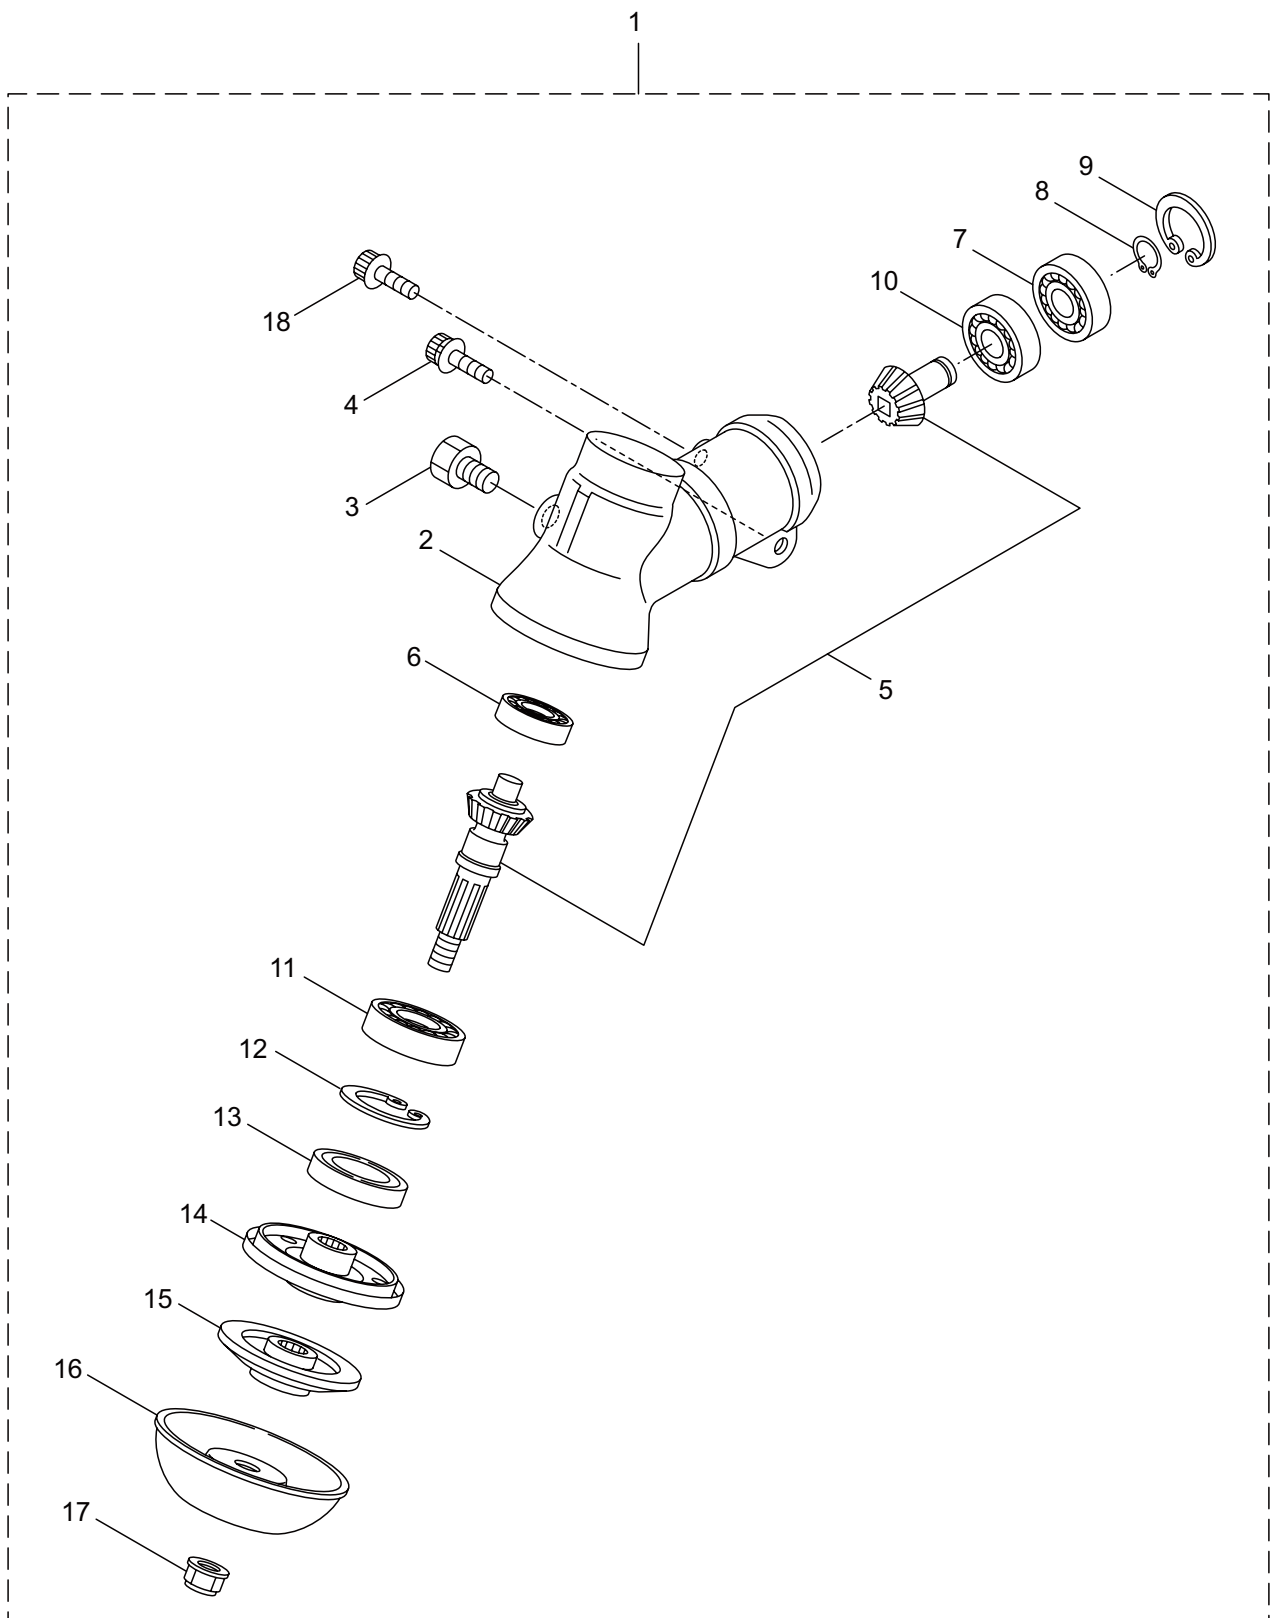

BKC5021RS
3. GEAR CASE

Ref. No.	Part No.	Part Name	Q'ty	Remarks
3-1	234837	Gearcase Ass'y	1	Incl.2-18
3-2	232850	Gearcase	1	
3-3	234109	Bolt	1	M8x8
3-4	217134	Bolt	1	M6x30
3-5	234349	Gear Set	1	
3-6	014490	Bearing	1	#6000
3-7	106933	Bearing	1	#6000Z
3-8	014210	Snap Ring	1	#10
3-9	054676	Snap Ring	1	#26
3-10	014490	Bearing	1	#6000
3-11	012544	Bearing	1	#6202
3-12	012380	Snap Ring	1	#35
3-13	232049	Oil Seal	1	D21355
3-14	232322	Bracket A Ass'y	1	
3-15	232052	Bracket B	1	
3-16	230849	Stabilizer	1	
3-17	232920	Nut	1	M10x1.25
3-18	217135	Bolt	1	M6x10