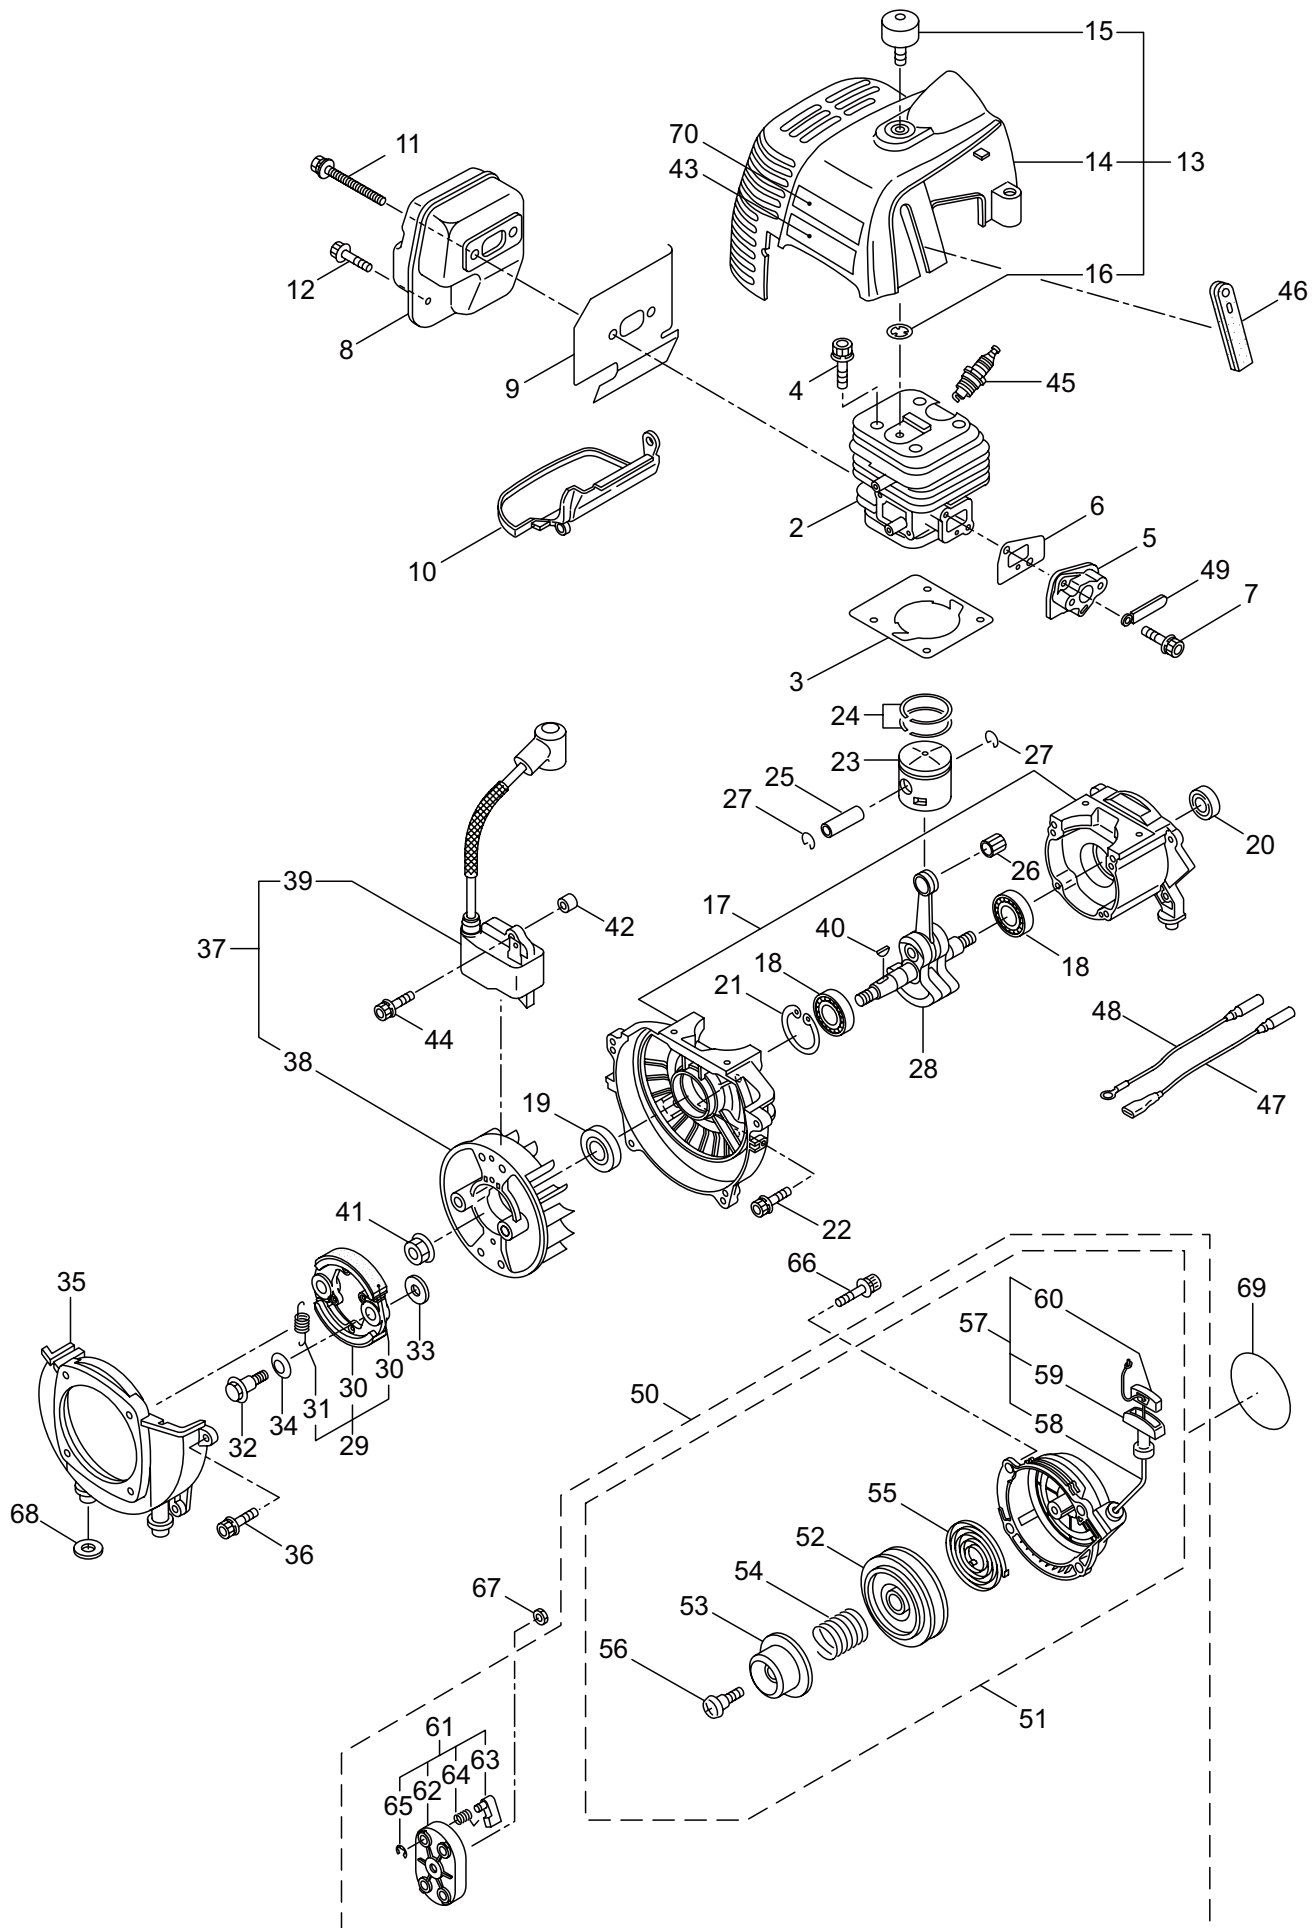

BKC5021RS
4. SUPPORT FRAME

Ref. No.	Part No.	Part Name	Q'ty	Remarks
4-1	084020	Nut	1	M12
4-2	224730	Support Frame	1	
4-3	232316	Turn Bracket Ass'y	1	
4-4	211644	Bearing Case	1	
4-5	220619	Bearing	1	#6001UU
4-6	092578	Bolt	3	M5x10
4-7	241733	Spring	3	
4-8	241731	Plug A Comp	3	
4-9	241949	Cap Screw	3	M6x12
4-10	219959	Nut	6	M6
4-11	223704	Cap Screw	1	M6x12
4-12	219959	Nut	1	M6
4-13	226490	Pad	1	
4-14	215230	Nut	4	M5

BKC5021RS

5. ENGINE

Ref. No.	Part No.	Part Name	Q'ty	Remarks
5-46	286988	Grommet	1	
5-47	288416	Wire, Lead	1	
5-48	282087	Lead	1	
5-49	264588	Clamp	1	
5-50	285809	Recoil Starter Ass'y	1	Incl.51-65
5-51	285810	Starter Ass'y	1	Incl.52-60
5-52	286291	Reel	1	
5-53	286292	Cam Plate	1	
5-54	286293	Damper Spring	1	
5-55	280995	Spiral Spring	1	
5-56	286295	Set Screw	1	
5-57	286296	Starter Rope Ass'y	1	Incl.58-60
5-58	286297	Starter Rope	1	3.8x1000
5-59	262633	Starter Grip	1	
5-60	262981	Cap	1	
5-61	285679	Starter Pulley Ass'y	1	Incl.62-65
5-62	285680	Starter Pulley	1	
5-63	285681	Pawl	2	
5-64	285682	Return Spring	2	
5-65	262638	E-Ring	2	
5-66	268940	Screw	4	M5x18
5-67	285736	Nut	1	M8
5-68	285735	Packing	4	
5-69	246090	Label	1	
5-70	265694	Label	1	