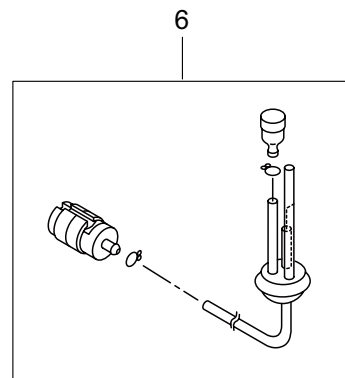

BKC5021RS
1. PARTS KIT

1

2

3

4

5

6