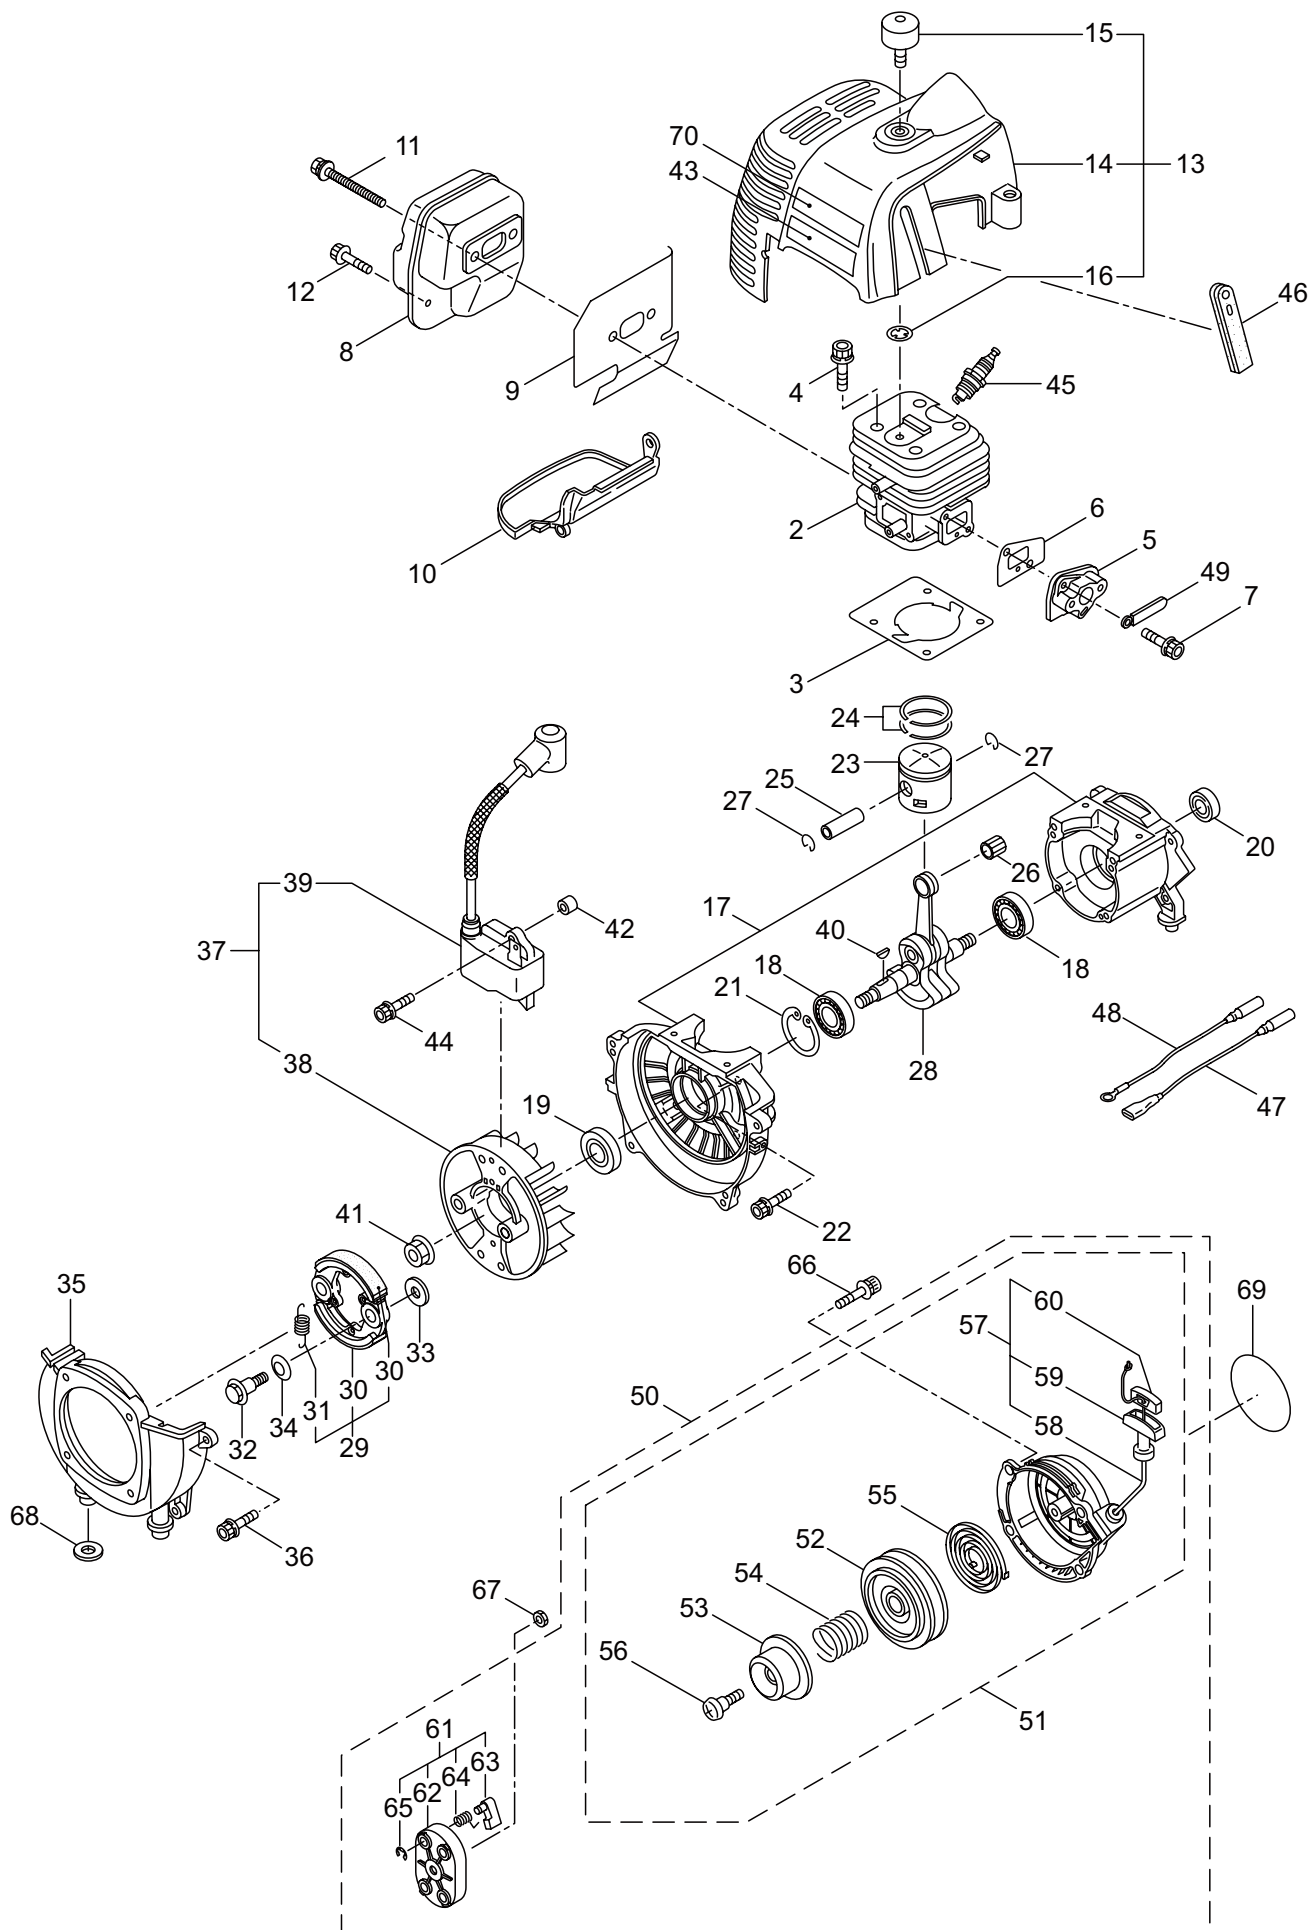

BKC5021RS

5. ENGINE

Ref. No.	Part No.	Part Name	Q'ty	Remarks
5-1	875305	Engine	1	CE500/03
5-2	288125	Cylinder	1	
5-3	288171	Gasket	1	
5-4	261246	Cap Screw	4	M5x25
5-5	285778	Insulator	1	New gasket required
5-6	285779	Gasket	1	
5-7	265924	Cap Screw	2	M5x25
5-8	246311	Muffler Comp	1	
5-9	285783	Gasket	1	
5-10	285784	Under Cover	1	
5-11	266713	Cap Screw	2	M5x60
5-12	283315	Screw	1	M5x12W-12
5-13	286891	Top Cover Ass'y	1	Incl.14-16
5-14	285786	Top Cover	1	
5-15	285843	Knob	1	
5-16	286362	Washer	1	M6
5-17	288200	Crankcase	1	
5-18	262658	Bearing	2	#6202C3
5-19	246472	Oil Seal	1	
5-20	246471	Oil Seal	1	
5-21	012380	Snap Ring	1	#35
5-22	261612	Cap Screw	4	M5x30
5-23	246091	Piston	1	
5-24	282941	Piston Ring	2	(2)Required
5-25	262749	Piston Pin	1	
5-26	262659	Bearing,Needle	1	KTV111414EG01B2
5-27	262479	Clip,Piston Pin	2	
5-28	285797	Crankshaft/Conn.Rod Ass'y	1	
5-29	286905	Clutch Ass'y	1	Incl.30,31
5-30	286906	Clutch Shoe	2	(2)Required
5-31	286907	Spring, Clutch	1	
5-32	246377	Clutch Bolt	2	M8x1.25
5-33	262683	Washer	2	8x22xt1.2
5-34	262682	Wave Washer	2	
5-35	282285	Fan Cover	1	
5-36	261250	Cap Screw	4	M5x20
5-37	246097	Magneto Ass'y	1	Incl.38,39
5-38	246074	Rotor/Fan	1	
5-39	279547	Ignition Coil Ass'y	1	
5-40	261076	Woodruff Key	1	3x10
5-41	262731	Nut,Rotor	1	M10
5-42	280381	Spacer	2	
5-43	246302	Label	1	MARUYAMA
5-44	261256	Cap Screw	2	M4x25
5-45	288264	Spark Plug	1	BPMR8Y