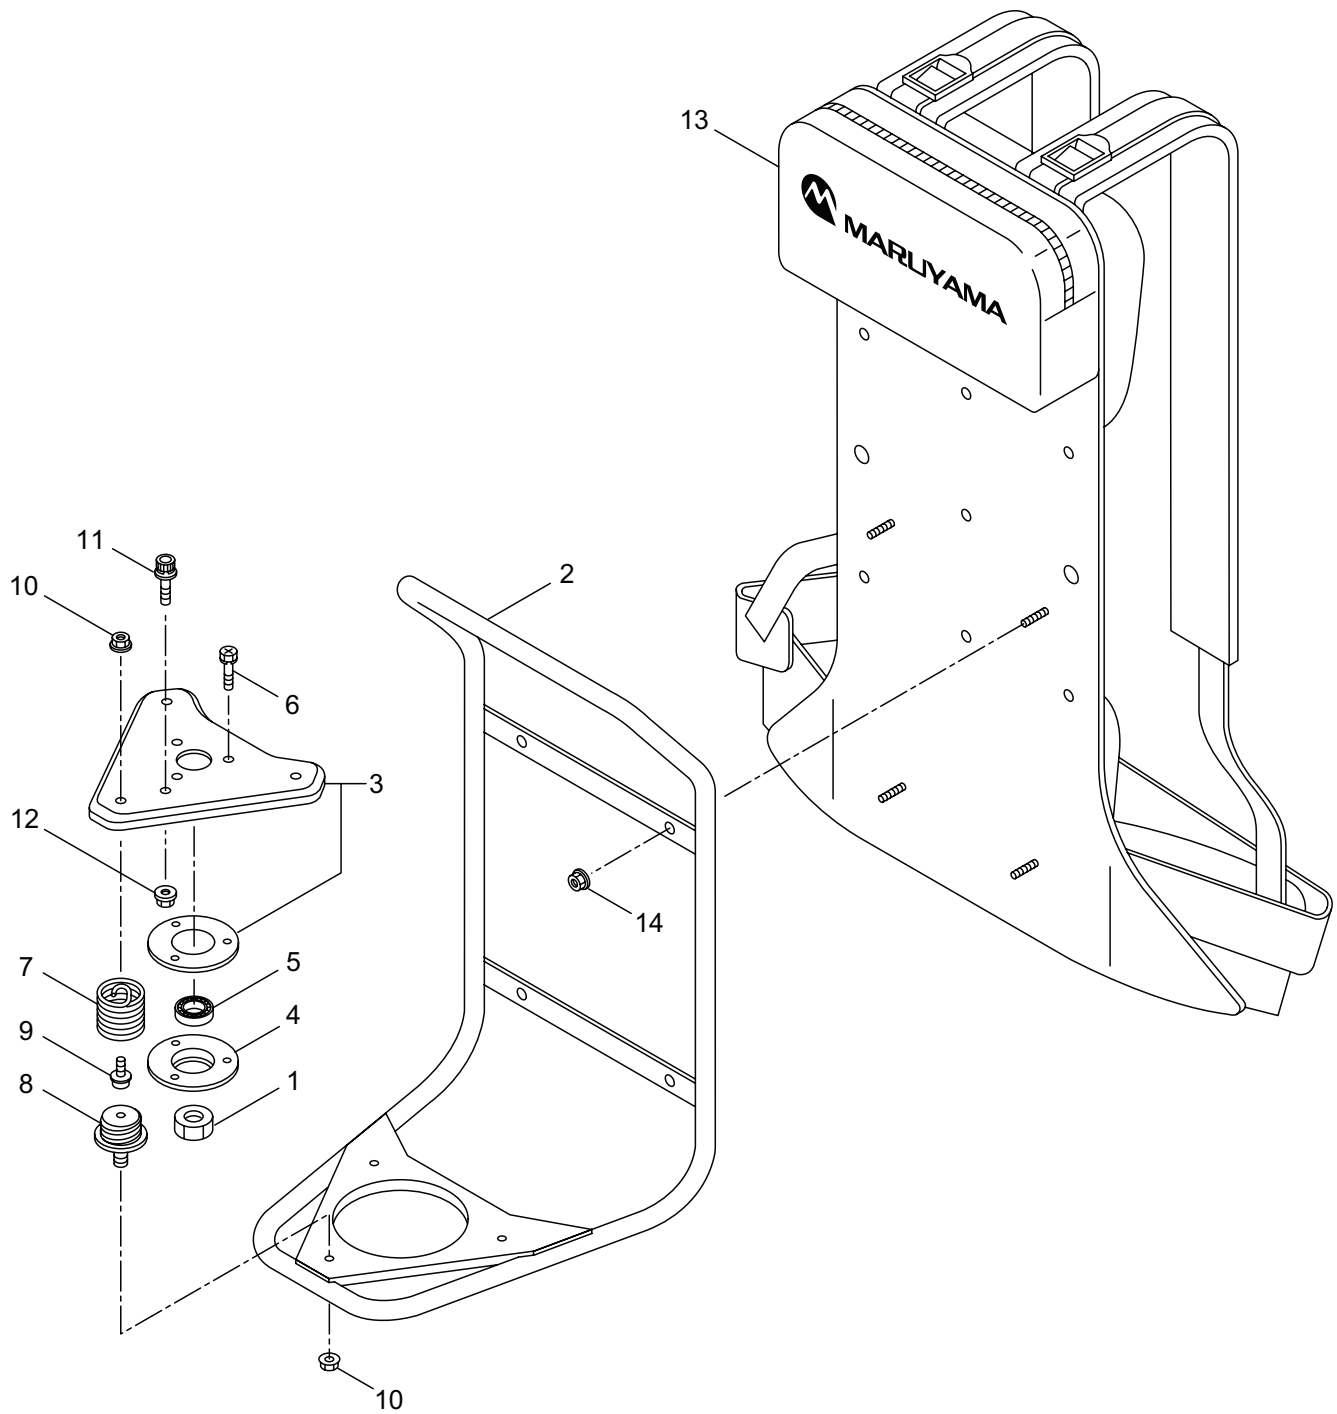

BKC5021RS
4. SUPPORT FRAME

Ref. No.	Part No.	Part Name	Q'ty	Remarks
4-1	084020	Nut	1	M12
4-2	224730	Support Frame	1	
4-3	232316	Turn Bracket Ass'y	1	
4-4	211644	Bearing Case	1	
4-5	220619	Bearing	1	#6001UU
4-6	092578	Bolt	3	M5x10
4-7	241733	Spring	3	
4-8	241731	Plug A Comp	3	
4-9	241949	Cap Screw	3	M6x12
4-10	219959	Nut	6	M6
4-11	223704	Cap Screw	1	M6x12
4-12	219959	Nut	1	M6
4-13	226490	Pad	1	
4-14	215230	Nut	4	M5