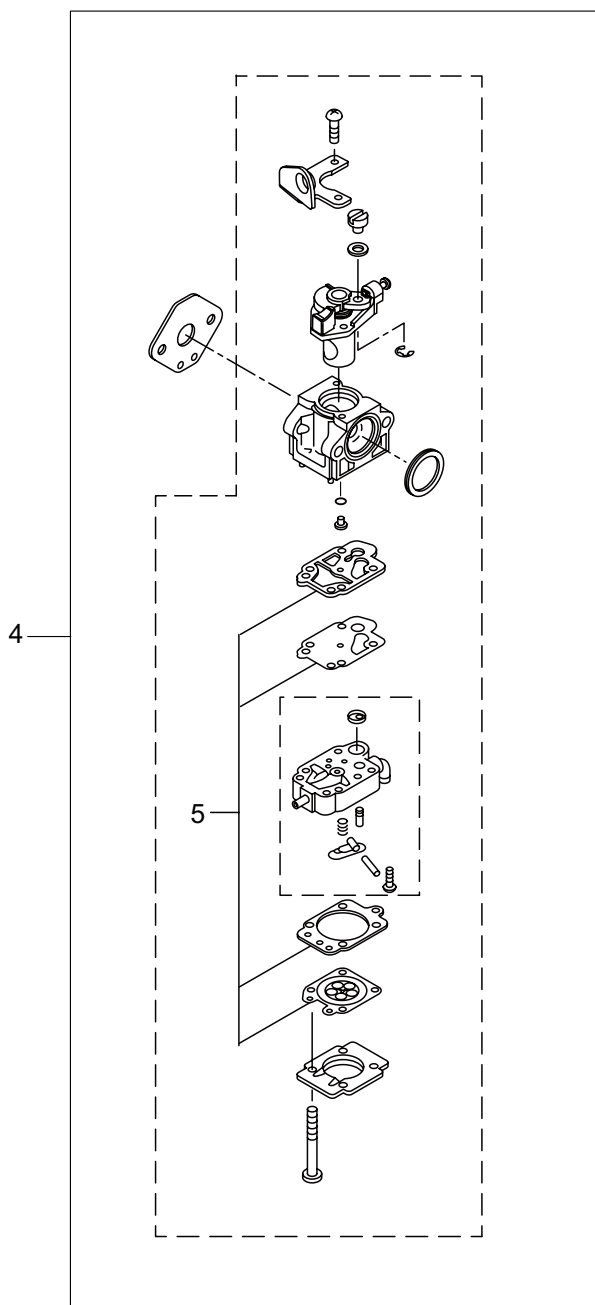

BKC5021RS
1. PARTS KIT

1

2

3

4

5

6