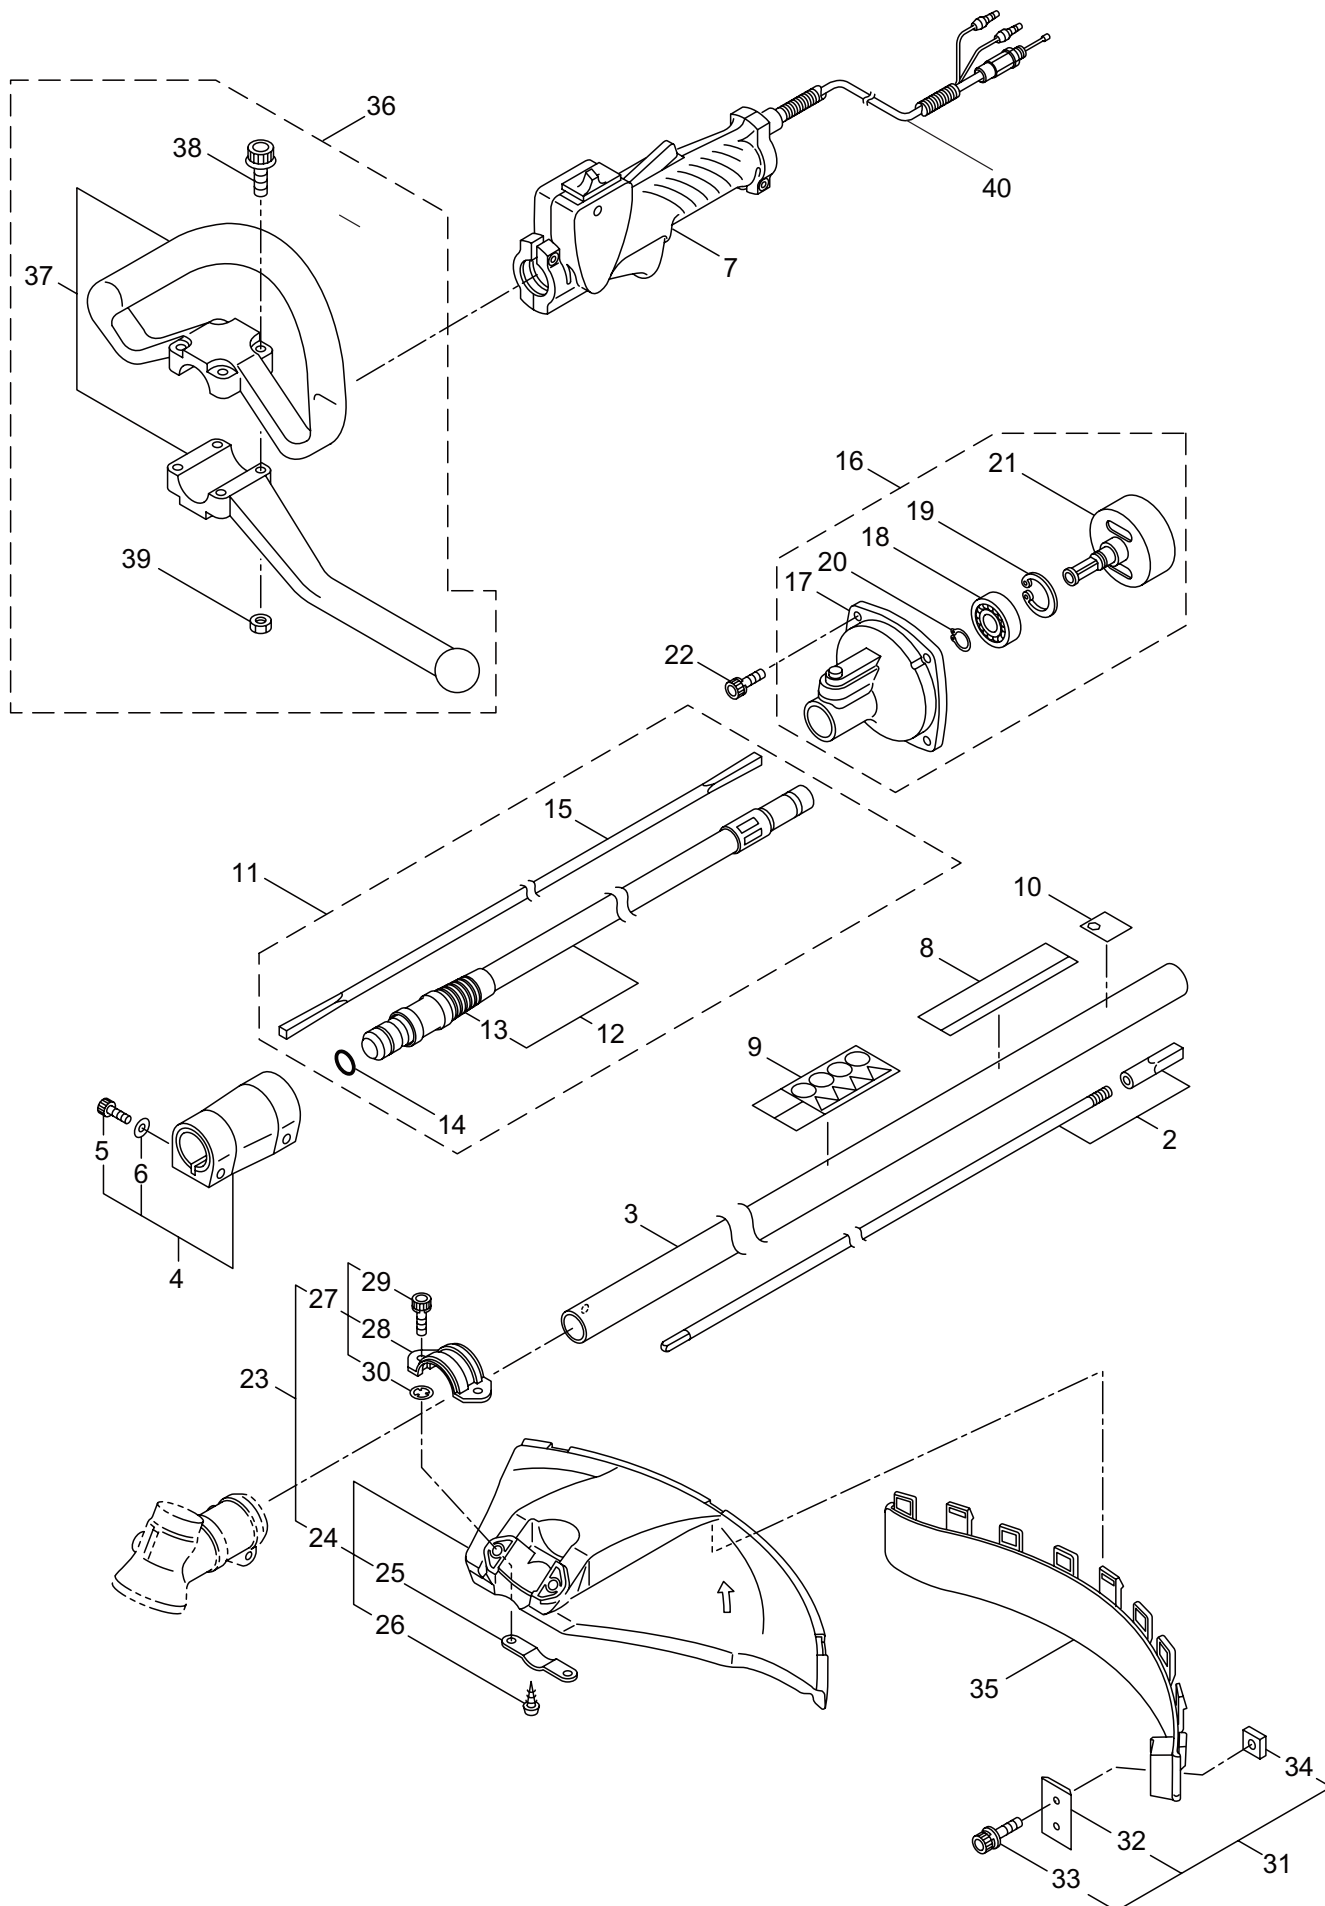

PARTS LIST

BKC5021RS

CONTENTS

1. PARTS KIT	1
2. MAIN BODY	3
3. GEAR CASE.....	5
4. SUPPORT FRAME	7
5. ENGINE	9
6. CARBURETOR, FUEL TANK	13
7. ACCESSORIES	15

2020. 11.

P/N 524760-5

BKC5021RS
1. PARTS KIT

1

BKC5021RS
2. MAIN BODY

Ref. No.	Part No.	Part Name	Q'ty	Remarks
2-1	364793	BKC5021RS	1	
2-2	216965	Driveshaft Ass'y	1	
2-3	220786	Driveshaft Tube	1	
2-4	215730	Joint Pipe Ass'y	1	Incl.5,6
2-5	087786	Cap Screw	2	M5x25
2-6	012487	Washer	1	M5
2-7	232101	Throttle Lever Ass'y	1	
2-8	241726	Label	1	BKC5021RS
2-9	223188	Label	1	
2-10	241929	Label	1	118dBA
2-11	222530	Outer Ass'y	1	Incl.12-15
2-12	222531	Outer	1	Incl.13
2-13	215885	Cover	1	
2-14	011338	O-Ring	1	P18
2-15	211895	Inner Shaft	1	
2-16	222416	Clutch Case Ass'y	1	Incl.17-21
2-17	222085	Clutch Case	1	
2-18	222442	Bearing	1	#6202 2RS
2-19	012380	Snap Ring	1	#35
2-20	550118	Snap Ring	1	WR15
2-21	220336	Clutch Drum	1	
2-22	219113	Cap Screw	4	M6x20
2-23	232092	Safety Cover Ass'y	1	Incl.24-30
2-24	231262	Safety Cover Ass'y	1	Incl.25,26
2-25	237364	Threaded Bracket	1	
2-26	221580	Screw	1	4x8
2-27	232093	Bracket Ass'y	1	Incl.28-30
2-28	223179	Bracket	1	
2-29	220632	Cap Screw	2	M6x30
2-30	231704	Washer	2	6x13xt1.0
2-31	231882	String Cutter Ass'y	1	Incl.32-34
2-32	230747	String Cutter	1	
2-33	261250	Cap Screw	1	M5x20
2-34	228325	Nut	1	
2-35	230748	Cover Extention	1	
2-36	232104	Loop Handle Ass'y	1	Incl.37-39
2-37	226462	Loop Handle	1	
2-38	215608	Cap Screw	4	M5x30x16
2-39	081027	Nut	4	M5
2-40	332330	Throttle Lever wire	1	