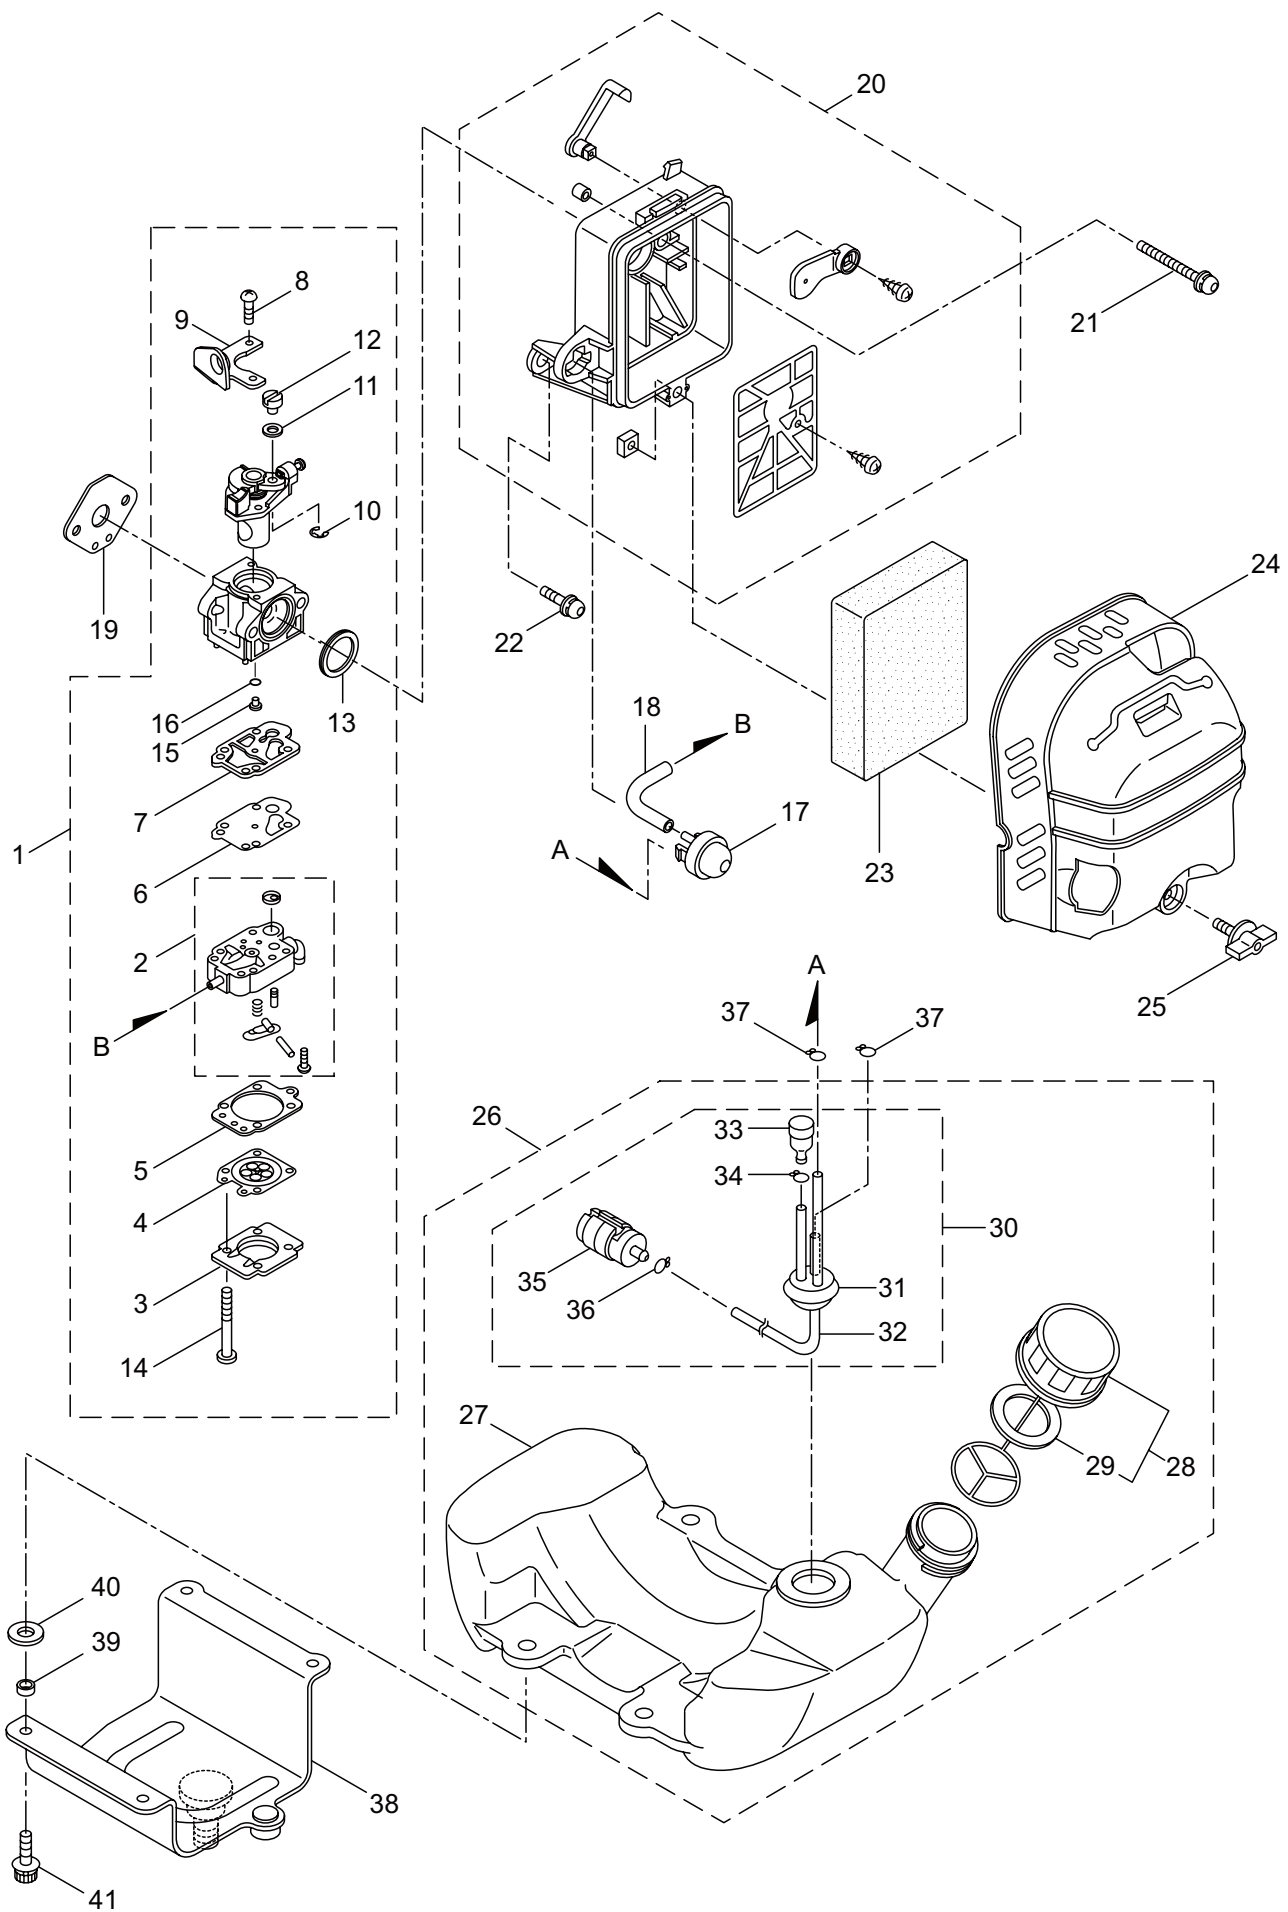

BKC5021RS

6. CARBURETOR, FUEL TANK

Ref. No.	Part No.	Part Name	Q'ty	Remarks
6-1	289479	Carburetor Ass'y	1	Incl.2-16
6-2	283124	Pump Body	1	
6-3	263726	Cover Plate	1	
6-4	283905	Diaphragm, Meterring	1	
6-5	263727	Gasket	1	
6-6	262994	Diaphragm,Fuel Pump	1	
6-7	282576	Gasket	1	
6-8	261875	Screw	2	
6-9	264677	Bracket	1	
6-10	261876	E-Ring	1	
6-11	264678	Washer	1	
6-12	261658	Swivel	1	
6-13	261657	Packing	1	
6-14	263737	Screw	4	
6-15	246486	Main Jet	1	
6-16	261871	O-Ring	1	
6-17	282299	Pump	1	
6-18	282512	Fuel Pipe	1	
6-19	282301	Gasket	1	
6-20	246612	Case A Ass'y	1	
6-21	261814	Cap Screw	2	M5x50
6-22	264807	Cap Screw	1	M5x16
6-23	282306	Element	1	
6-24	285814	Cleaner Cover	1	
6-25	279350	Knob	1	
6-26	286893	Fuel Tank Ass'y	1	Incl.27-36
6-27	286067	Fuel Tank	1	
6-28	275306	Fuel Tank Cap Ass'y	1	Incl.29
6-29	274875	Gasket	1	
6-30	286794	Fuel Pipe Pick-up Ass'y	1	Incl.31-36
6-31	268065	Grommet	1	
6-32	262649	Fuel Pipe	1	
6-33	261590	Breather	1	
6-34	261117	Clip	1	
6-35	267328	Fuel Filter Ass'y	1	
6-36	261117	Clip	1	
6-37	261117	Clip	2	
6-38	287270	Bracket	1	
6-39	288592	Sleeve	4	
6-40	285735	Packing	4	
6-41	261250	Cap Screw	4	M5x20